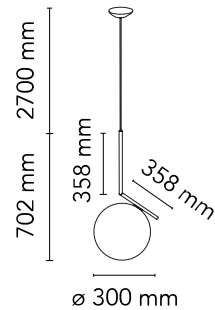

FLOS

F3176059 Brass

IC Lights S2

Designed by Michael Anastassiades, 2014

Halogen - 205W

Suspension lamp providing diffused light. Frame in brass, chrome or black. Blown glass opal diffuser.

Are you a professional and your project needs consulting and support?

[BOOK AN APPOINTMENT](#)

Main specifications

Mounting	Suspension
Environments	Indoor dry location
Light Source Type	Bulb
Lamp category	Halogen
Lamp holders	E27
Iicos	HSGS
Number of heads	1
Power (W)	205

Physical

Colour	Brass
Length (mm)	300
Cord length (mm)	2700
Canopy dimension (mm)	32
Canopy width (mm)	113
Net weight (kg)	2.95
Package volume (m3)	0.1
IP internal	20

Download

[Mounting instructions](#) PDF