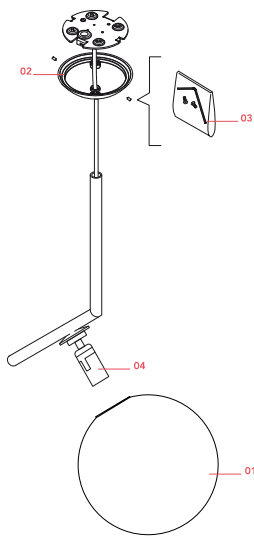

FLOS

F3176059 Brass

IC Lights S2

Designed by Michael Anastassiades, 2014

Halogen - 205W

Suspension lamp providing diffused light. Frame in brass, chrome or black. Blown glass opal diffuser.

Are you a professional and your project needs consulting and support?

Physical

Colour	Brass
Length (mm)	300
Cord length (mm)	2700
Canopy dimension (mm)	32
Canopy width (mm)	113
Net weight (kg)	2.95
Package volume (m3)	0.1
IP internal	20

Download

[Mounting instructions](#) PDF

RF32288

LED Lamp E27 15W 2700K T38

NOT INCLUDED

RF32289

LED Lamp E27 15W 3000K T38

Spare Parts

- | | | |
|-----|--|-----------|
| 01. | IC Lights 2 diffuser for brass version | F3137059 |
| 02. | S1/S2 brass ceiling rose assembly | RF3170359 |
| 03. | Kit with screws and allen key | RF3160100 |
| 04. | E27 lamp holder assembly | RF3160200 |